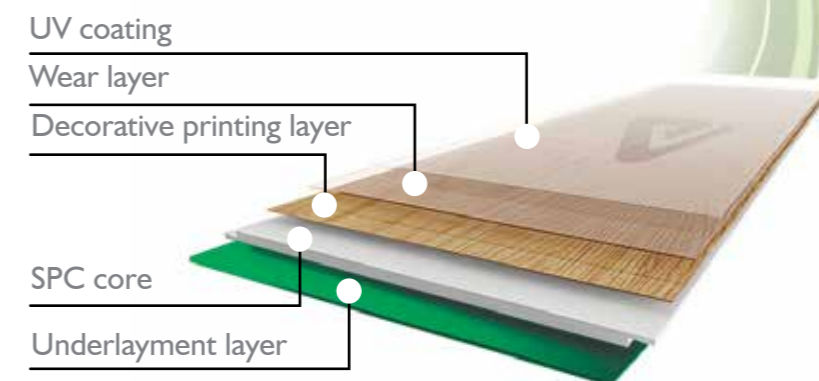

Stone Plastic Composite Flooring

Origins 1890, Austria

- Waterproof surface technology
- Protection against scratches, spills and UV
- 5Gc Click Lock system and easy click installation
- Anti-bacterial and phthalate free
- Acoustic properties, optimal sound insulation
- Feels warm underfoot, can be sub-surface heated
- High-quality build and easy maintenance, ideal for high-traffic commercial applications

Leading quality certifications